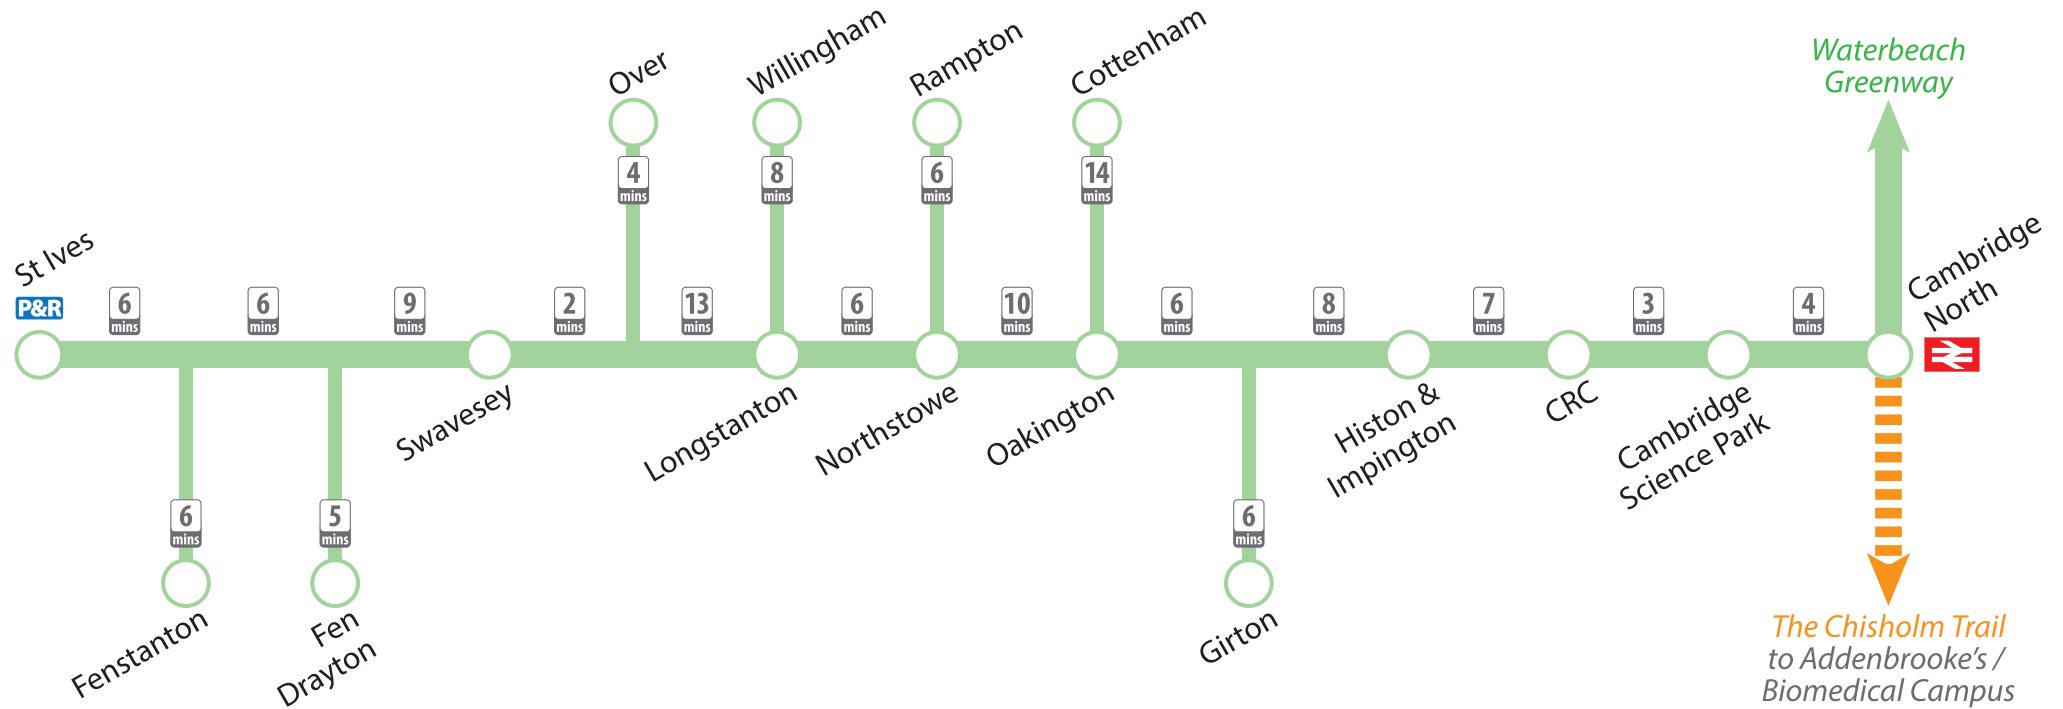

St Ives Greenway

Summer 2021

Key

- Planned route (Greenway)
- Under construction (Greenway)
- Completed Greenway
- Under construction (The Chisholm Trail)

assuming 10mph – 1000m = 4 mins